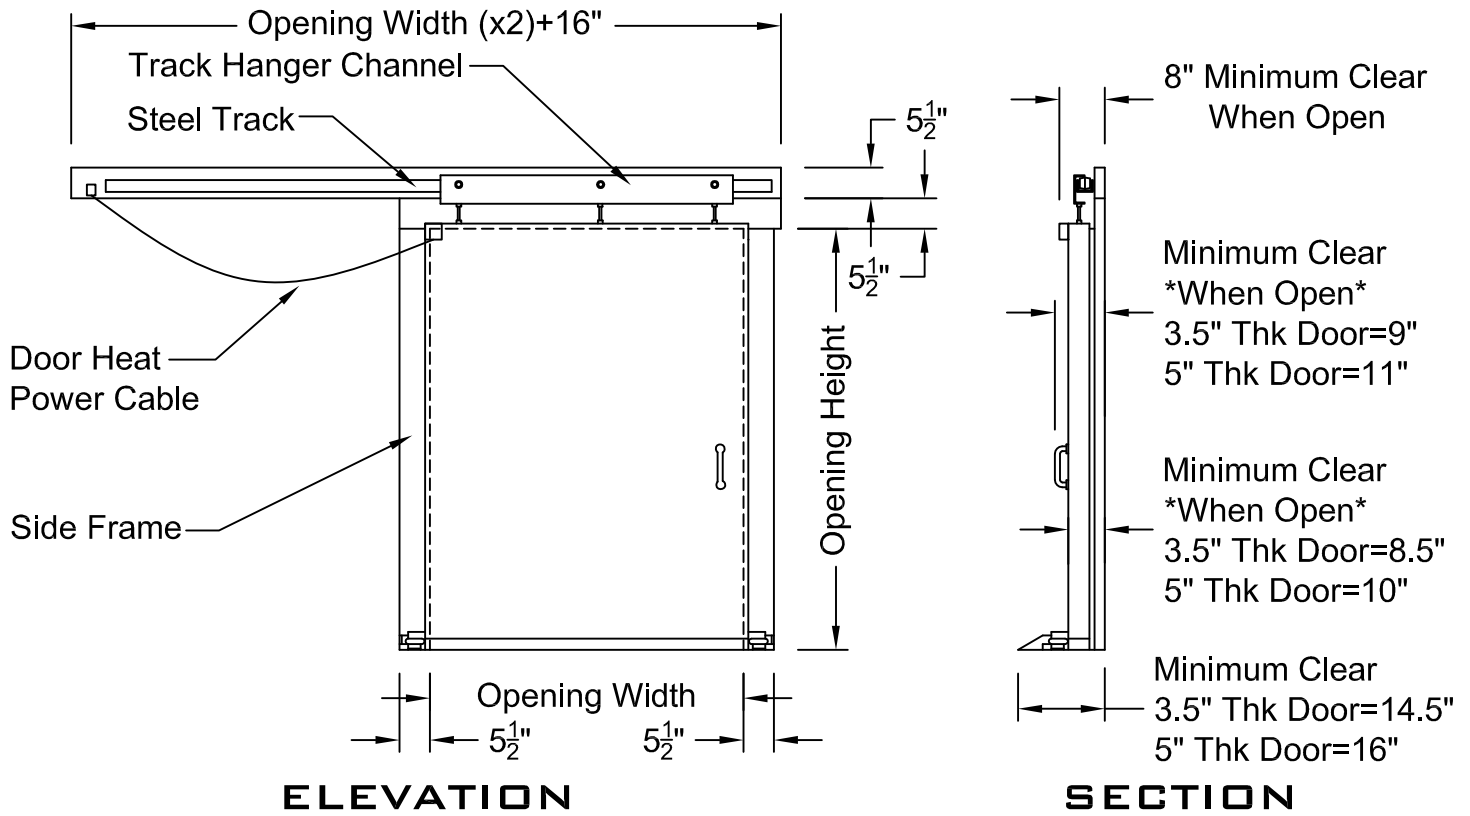

# MANUAL SINGLE SLIDING LEFT

### DOOR INFORMATION

Net Opening Width: \_\_\_\_\_ Height: \_\_\_\_\_

### FEATURES

Type (Cooler or Freezer): \_\_\_\_\_

Room Temperature (°F): \_\_\_\_\_

Door Panel Thickness (3.5" or 5"): \_\_\_\_\_